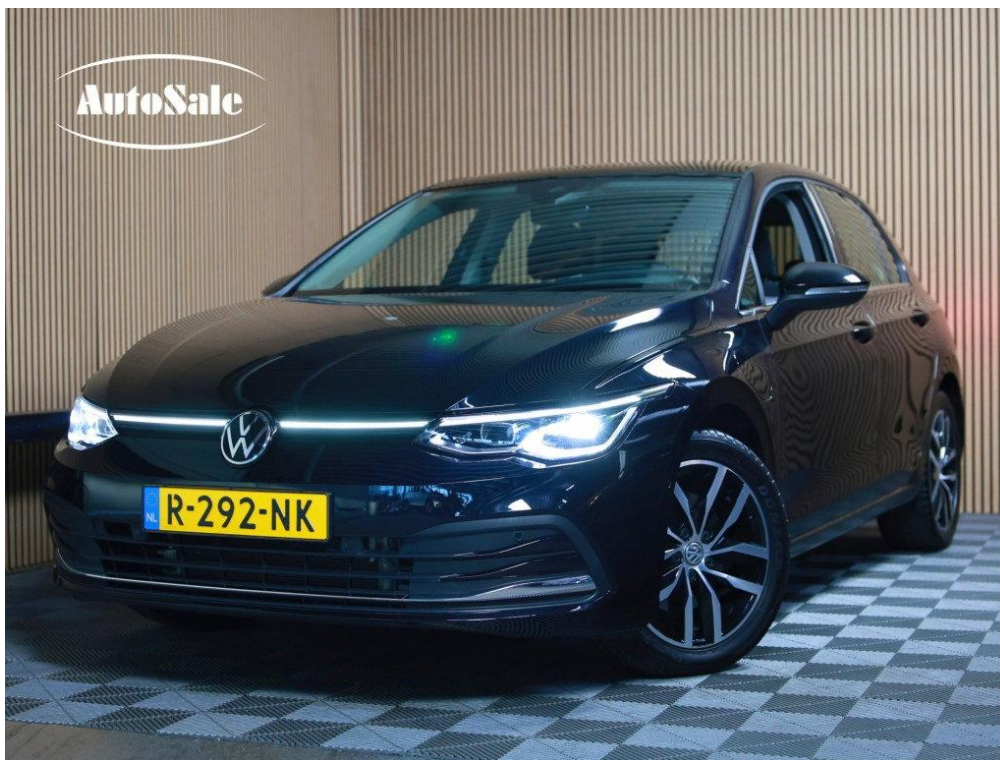

# Volkswagen Golf

1.4 eHybrid Style PANO CARPLAY ACC CAMERA SFEER "22

**€ 25.941**